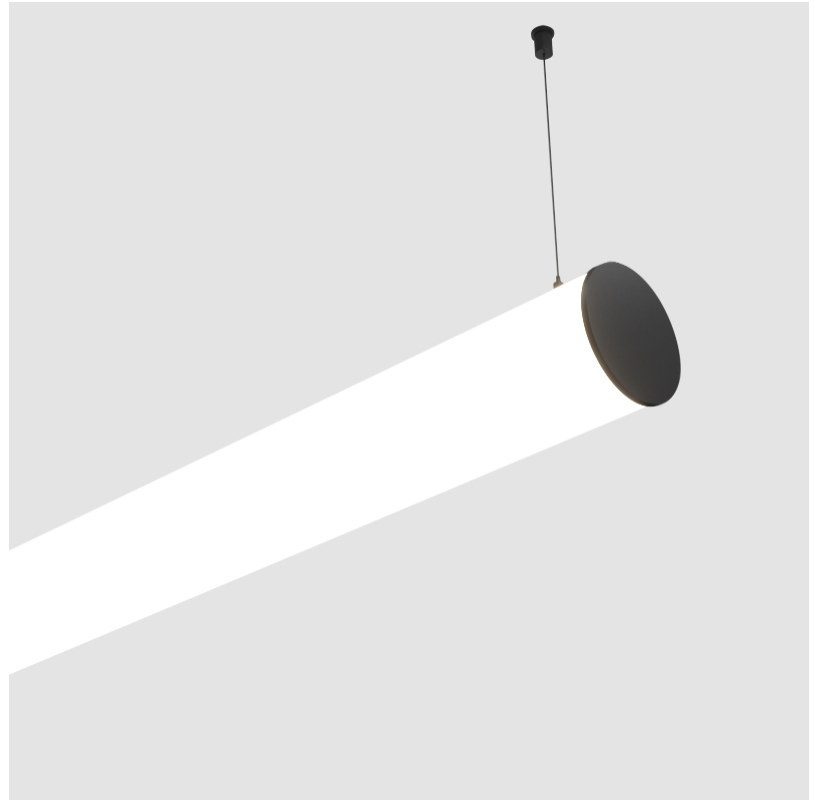

GENERAL

Series: Bunga
Brand: Prolicht
Division: Architectural
Mounting Type: Suspension
Mounting Location: Ceiling
Subcategory: Profile

PHYSICAL

Shape: Cylinder
Length (mm): 2020
Length (in): 79 ½
Width (mm): 115
Width (in): 4 ½
Height (mm): 115
Height (in): 4 ½
Light Distribution: Omnidirectional
Weight (kg): 6.22
Weight (lbs): 13.71
Diffuser: PMMA - Opal
Fixture Finish: [SSR / BKV / CWI / CRY / HAB / UFT / ITA / RUA / FTG / MYG / LOD / PUS / FRO / FUP / KIA / POP / BLS / SPG / MEY / GOH / GUM / CHC / COM / ABZ / JAG / OBR / MOS / ROR](#)
Fixture Material: Aluminum
Cable Details: [2000mm or 6000mm Transparent Cable](#)
Upon Request: Cable colour - White / Black / Orange / Red

ELECTRICAL

Lamp Type: LED (Zhaga Standard)
Input Wattage (W): 35
Total Output Wattage (W): 28 / 22.8 (3500K)
Dimming: [Non-Dimming / Phase Dimming (120Vac only) / 0-10V Dimming](#)
Driver Included: Yes
Driver Location: Integrated
Driver Type: Constant Current - 120 / 277Vac
Driver Class: Class 2
Input Voltage (V): 120 - 277
Constant Current (MA): 350 / 700 (3500K)

LED

Color Temperature (°K): [3000 / 3500 / 4000](#)
Max. Delivered Lumen (lm): 3870 / 4008 / 4090
CRI: >80 CRI
Lamp Life (hrs): 50000

OPTICAL

RATINGS AND CERTIFICATIONS

Certified By: Certified for North American Standards
IP rating: IP20