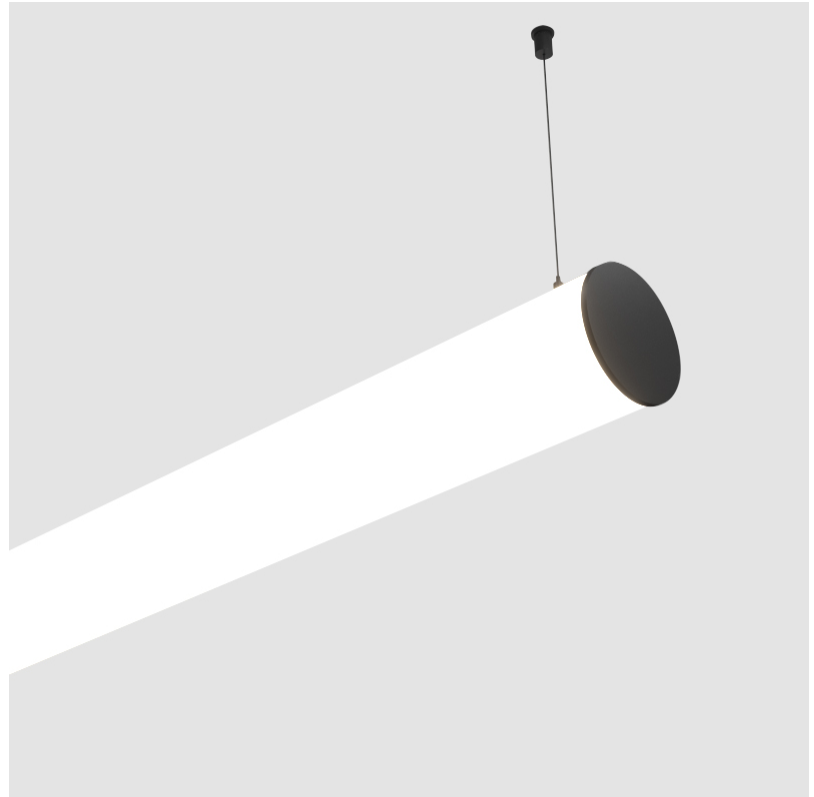

GENERAL

Series: Bunga
Brand: Prolicht
Division: Architectural
Mounting Type: Suspension
Mounting Location: Ceiling
Subcategory: Profile

PHYSICAL

Shape: Cylinder
Length (mm): 1740
Length (in): 68 1/2
Width (mm): 115
Width (in): 4 1/2
Height (mm): 115
Height (in): 4 1/2
Light Distribution: Omnidirectional
Weight (kg): 5.492
Weight (lbs): 12.107
Diffuser: PMMA - Opal
Fixture Finish: SSR / BKV / CWI / CRY / HAB / UFT / ITA / RUA / FTG / MYG / LOD / PUS / FRO / FUP / KIA / POP / BLS / SPG / MEY / GOH / GUM / CHC / COM / ABZ / JAG / OBR / MOS / ROR
Fixture Material: Aluminum
Cable Details: 2000mm or 6000mm Transparent Cable

ELECTRICAL

Lamp Type: LED (Zhaga Standard)
Input Wattage (W): 30
Total Output Wattage (W): 24 / 19.2 (3500K)
Dimming: Non-Dimming / Phase Dimming (120Vac only) / 0-10V Dimming
Driver Included: Yes
Driver Location: Integrated
Driver Type: Constant Current - 120 / 277Vac
Driver Class: Class 2
Input Voltage (V): 120 - 277
Constant Current (MA): 350 / 600 (3500K)

LED

Color Temperature (°K): 3000 / 3500 / 4000
Max. Delivered Lumen (lm): 3320 / 3440 / 3510
CRI: >80 CRI
Lamp Life (hrs): 50000

OPTICAL

RATINGS AND CERTIFICATIONS

Certified By: Certified for North American Standards
IP rating: IP20