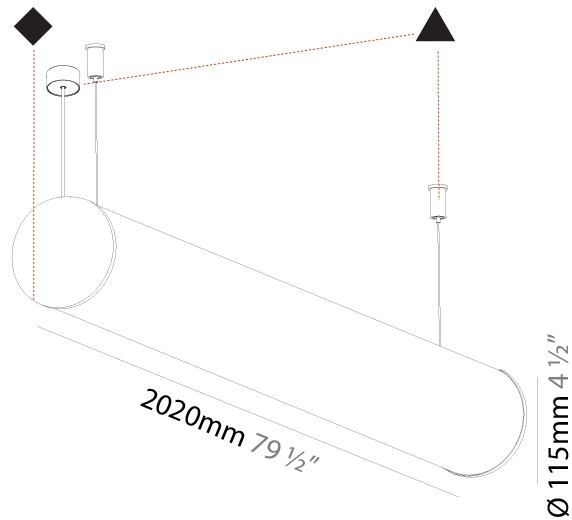

GENERAL

Series: Bunga
Brand: Prolicht
Division: Architectural
Mounting Type: Suspension
Mounting Location: Ceiling
Subcategory: Profile

PHYSICAL

Shape: Cylinder
Length (mm): 2020
Length (in): 79 ½
Width (mm): 115
Width (in): 4 ½
Height (mm): 115
Height (in): 4 ½
Light Distribution: Omnidirectional
Weight (kg): 6.22
Weight (lbs): 13.71
Diffuser: PMMA - Opal
Fixture Finish: [SSR / BKV / CWI / CRY / HAB / UFT / ITA / RUA / FTG / MYG / LOD / PUS / FRO / FUP / KIA / POP / BLS / SPG / MEY / GOH / GUM / CHC / COM / ABZ / JAG / OBR / MOS / ROR](#)
Fixture Material: Aluminum
Cable Details: [2000mm or 6000mm Transparent Cable](#)
Upon Request: Cable colour - White / Black / Orange / Red

ELECTRICAL

Lamp Type: LED (Zhaga Standard)
Input Wattage (W): 35
Total Output Wattage (W): 28 / 22.8 (3500K)
Dimming: [Non-Dimming / Phase Dimming (120Vac only) / 0-10V Dimming](#)
Driver Included: Yes
Driver Location: Integrated
Driver Type: Constant Current - 120 / 277Vac
Driver Class: Class 2
Input Voltage (V): 120 - 277
Constant Current (MA): 350 / 700 (3500K)

LED

Color Temperature (°K): [3000 / 3500 / 4000](#)
Max. Delivered Lumen (lm): 3870 / 4008 / 4090
CRI: >80 CRI
Lamp Life (hrs): 50000

OPTICAL

RATINGS AND CERTIFICATIONS

Certified By: Certified for North American Standards
IP rating: IP20