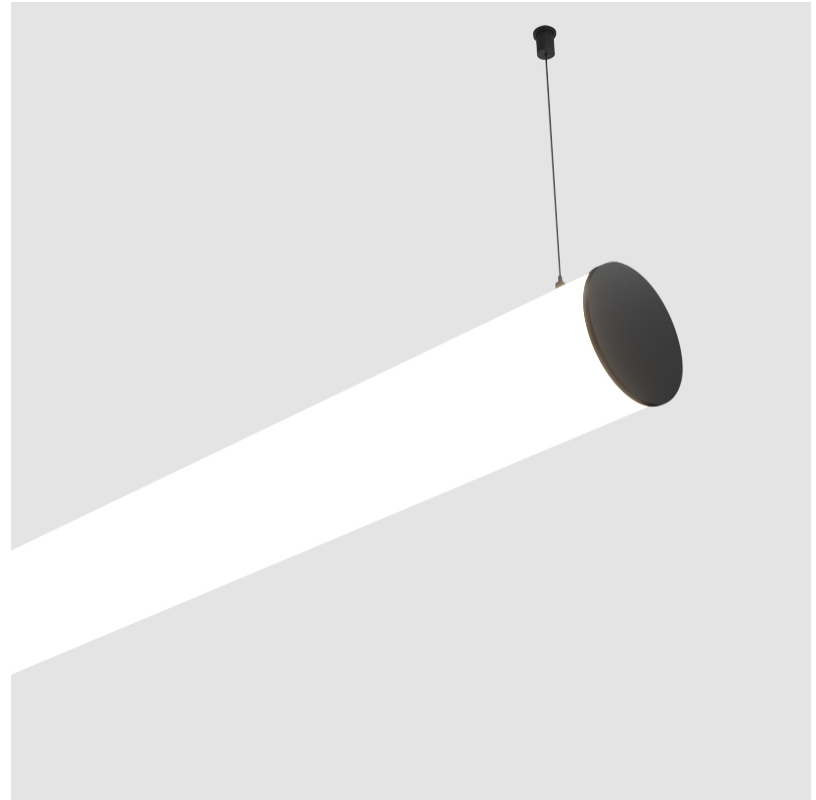

GENERAL

Series: Bunga
Brand: Prolicht
Division: Architectural
Mounting Type: Suspension
Mounting Location: Ceiling
Subcategory: Profile

PHYSICAL

Shape: Cylinder
Length (mm): 1180
Length (in): 46 7/16
Width (mm): 115
Width (in): 4 1/2
Height (mm): 115
Height (in): 4 1/2
Max. Overall Height (mm): 2115
Max. Overall Height (in): 83 1/4
Light Distribution: Omnidirectional
Weight (kg): 4.038
Weight (lbs): 8.88
Diffuser: PMMA - Opal
Fixture Finish: SSR / BKV / CWI / CRY / HAB / UFT / ITA / RUA / FTG / MYG / LOD / PUS / FRO / FUP / KIA / POP / BLS / SPG / MEY / GOH / GUM / CHC / COM / ABZ / JAG / OBR / MOS / ROR
Fixture Material: Aluminum
Cable Details: 2000mm or 6000mm Transparent Cable
Upon Request: Cable colour - White / Black / Orange / Red

ELECTRICAL

Lamp Type: LED (Zhaga Standard)
Input Wattage (W): 20
Total Output Wattage (W): 16 / 12.8 (3500K)
Dimming: Non-Dimming / Phase Dimming (120Vac only) / 0-10V Dimming
Driver Included: Yes
Driver Location: Integrated
Driver Type: Constant Current - 120 / 277Vac
Driver Class: Class 2
Input Voltage (V): 120 - 277
Constant Current (MA): 350 / 400 (3500K)

LED

Color Temperature (*K): 3000 / 3500 / 4000
Max. Delivered Lumen (lm): 2210 / 2293 / 2340
CRI: >80 CRI
Lamp Life (hrs): 50000

OPTICAL

RATINGS AND CERTIFICATIONS

Certified By: Certified for North American Standards
IP rating: IP20